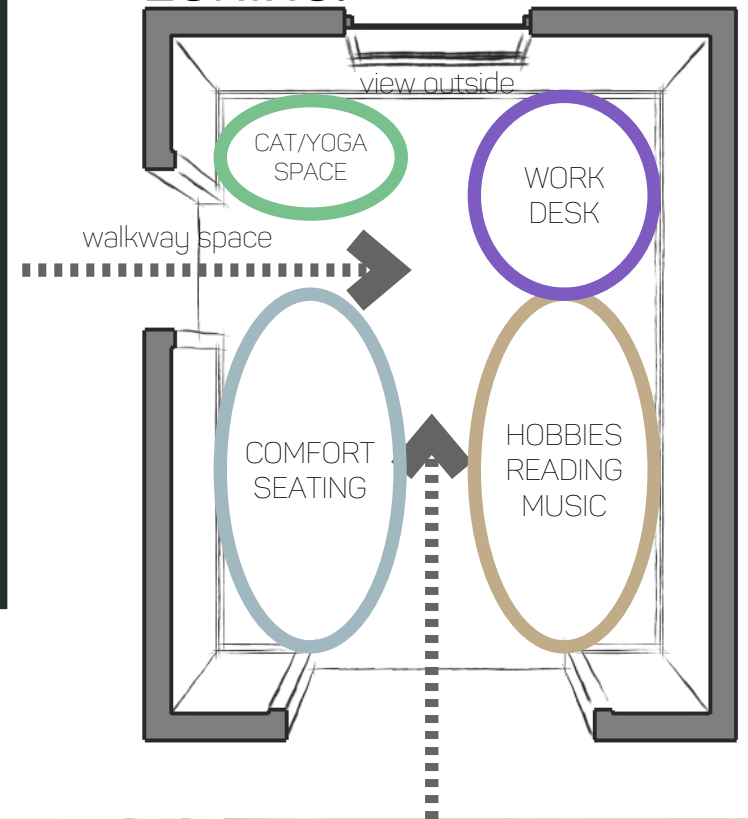

MOOD BOARD

ZONING:

COMPOSITION REFERENCES:

source: pinterest

source: pinterest

source: pinterest

source: pinterest

source: pinterest

PRODUCTS

Furniture & Functional Pieces

- LINANAS sofa £350
- KALLAX shelving unit x2 £65
- LINNMON / KRILLE desk £65
- ELDBERGET swivel chair £45
- LACK side table £8

- TOTAL: £598**

LINANAS £350

LACK £8

KALLAX £65